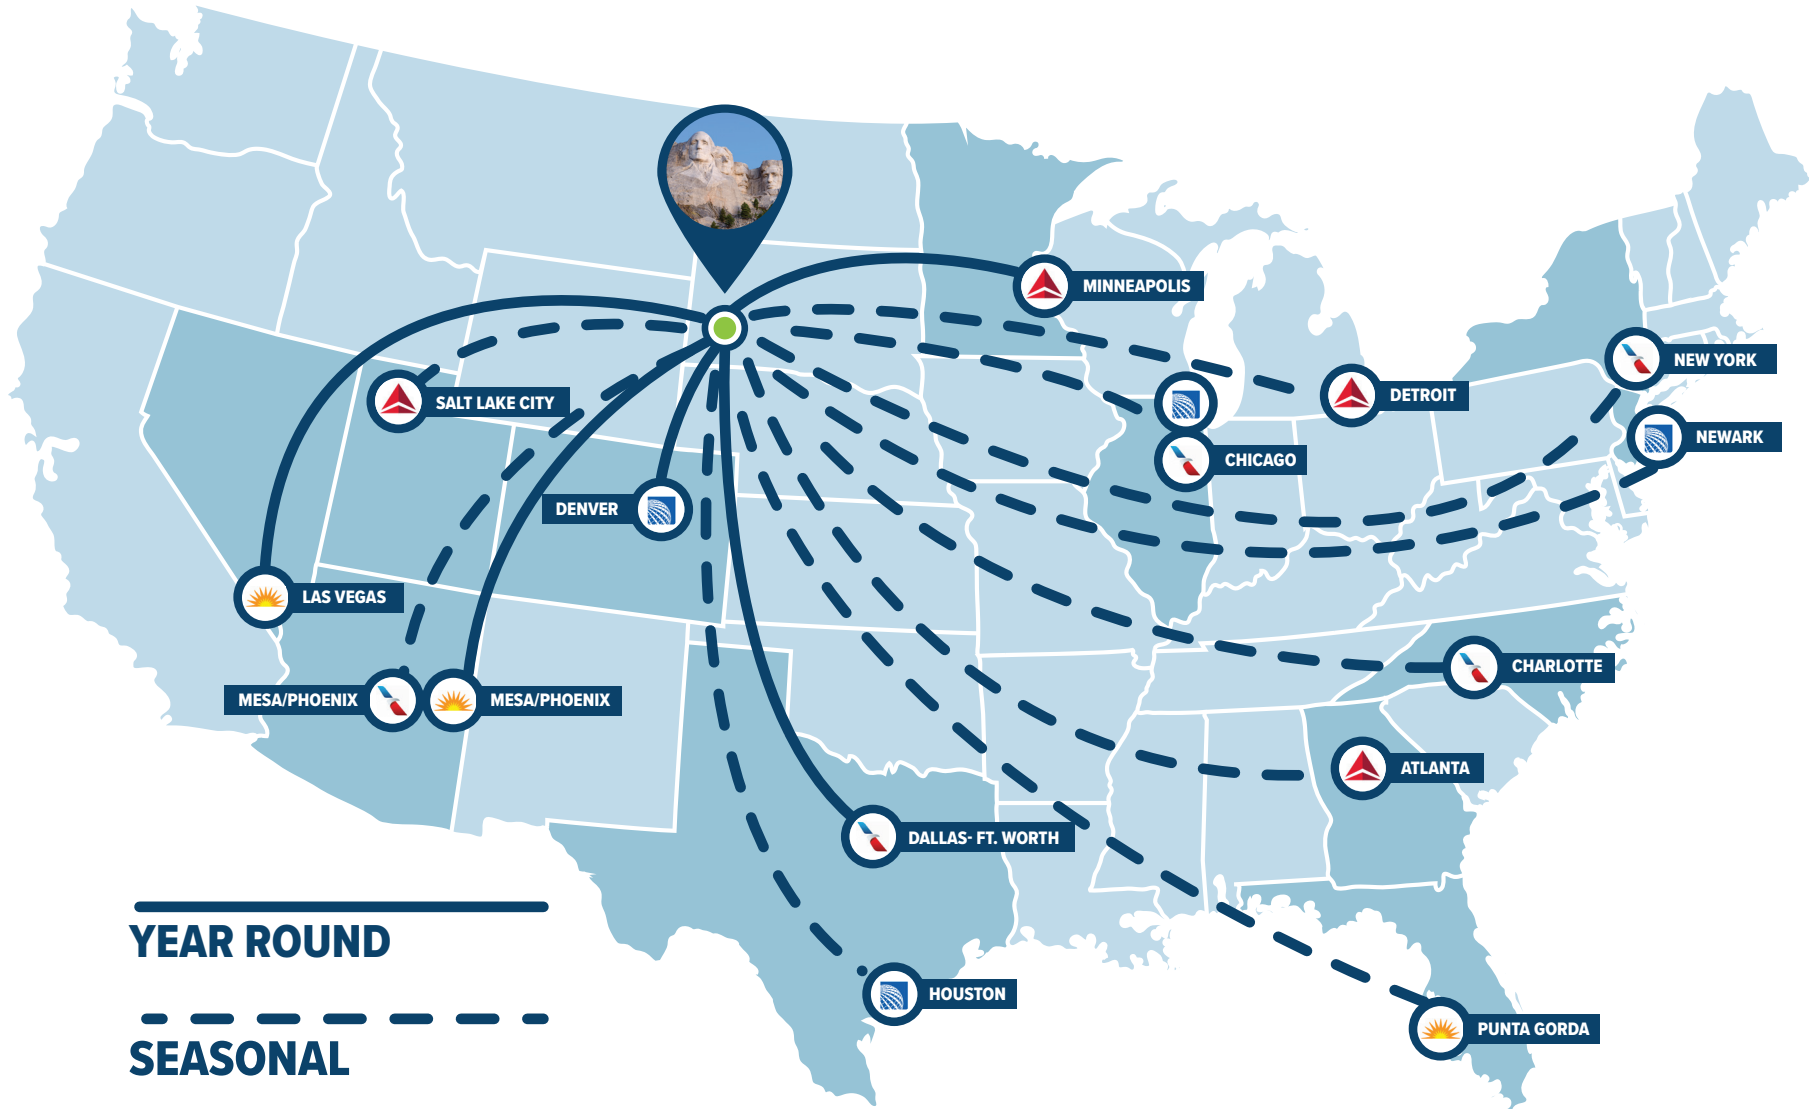

# RAPID CITY REGIONAL AIRPORT

## 2022 SUMMER SCHEDULE

**YEAR ROUND**

**SEASONAL**

ROUTES SUBJECT TO CHANGE BY AIR CARRIERS  
NOVEMBER 9, 2021